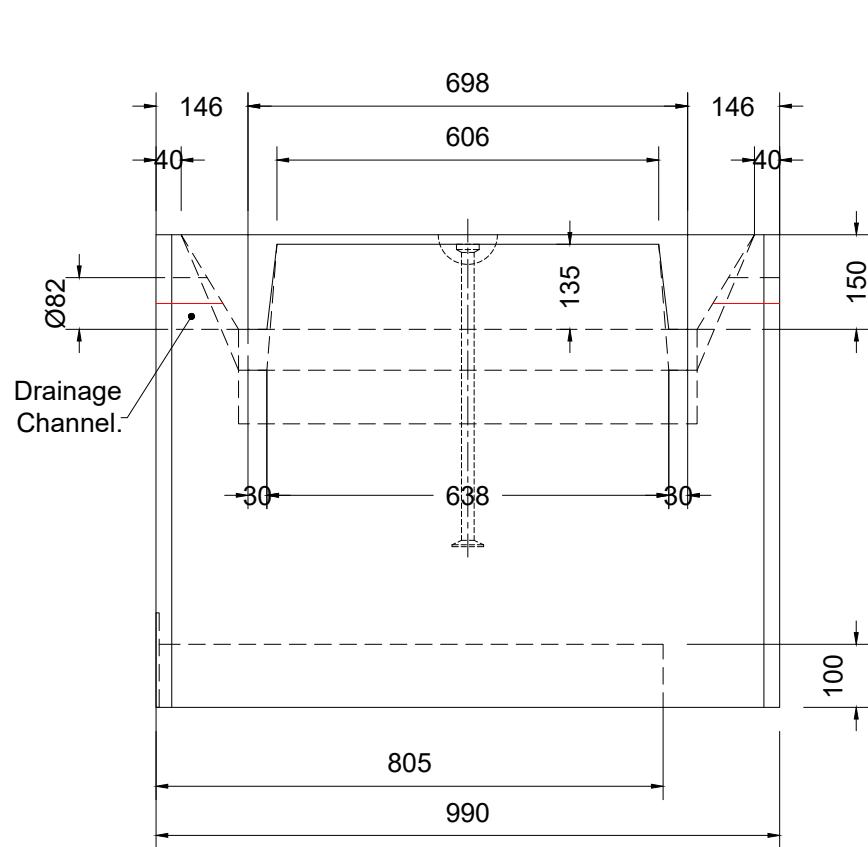

Possible.
Inspiring climate action

Security Block Planter Unit
1225mm x 990mm x 750mm

Volume (m³)	Weight (kg)
0.685	1610

* Please note some details are omitted for clarity.