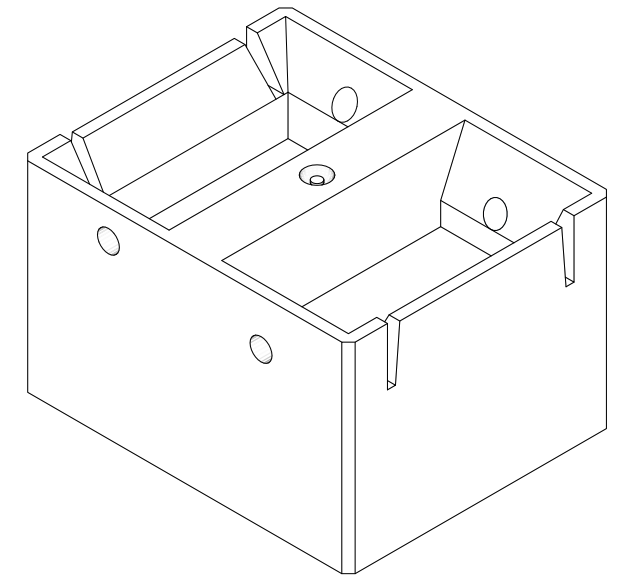

Possible.
Inspiring climate action

Security Block Planter Unit
1225mm x 990mm x 750mm

Volume (m³)	Weight (kg)
0.685	1610

* Please note some details are omitted for clarity.