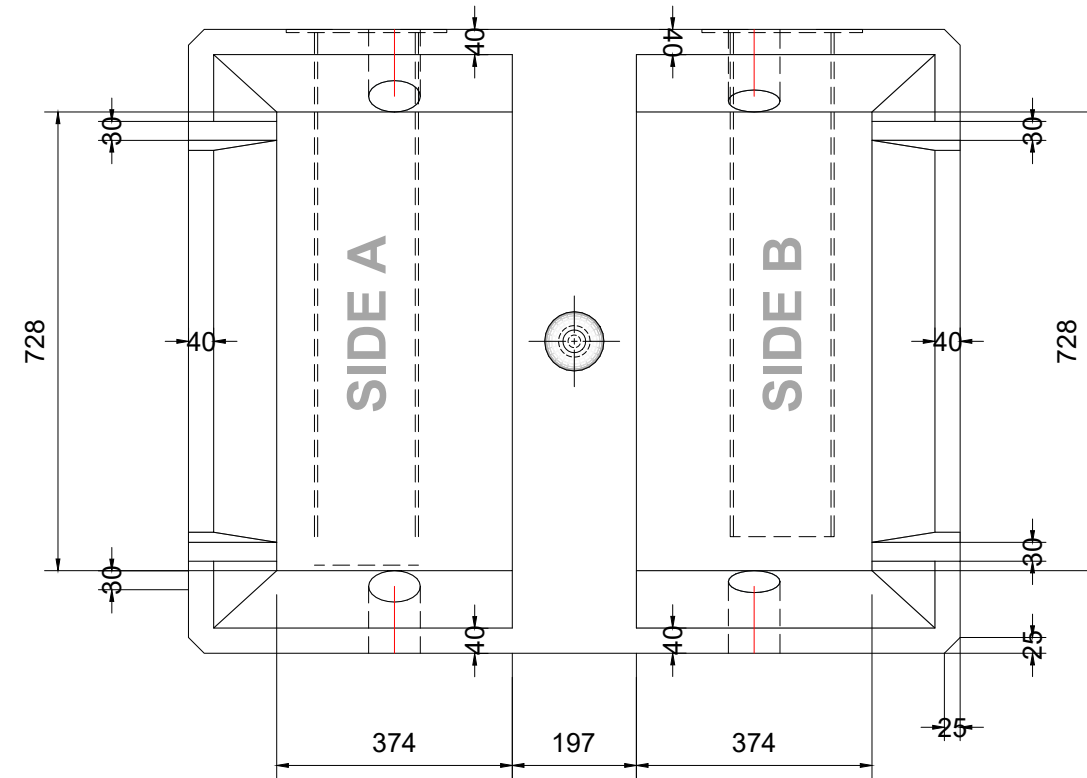

Possible.
Inspiring climate action

Security Block Planter Unit
1225mm x 990mm x 750mm

Volume (m³)	Weight (kg)
0.685	1610

* Please note some details are omitted for clarity.