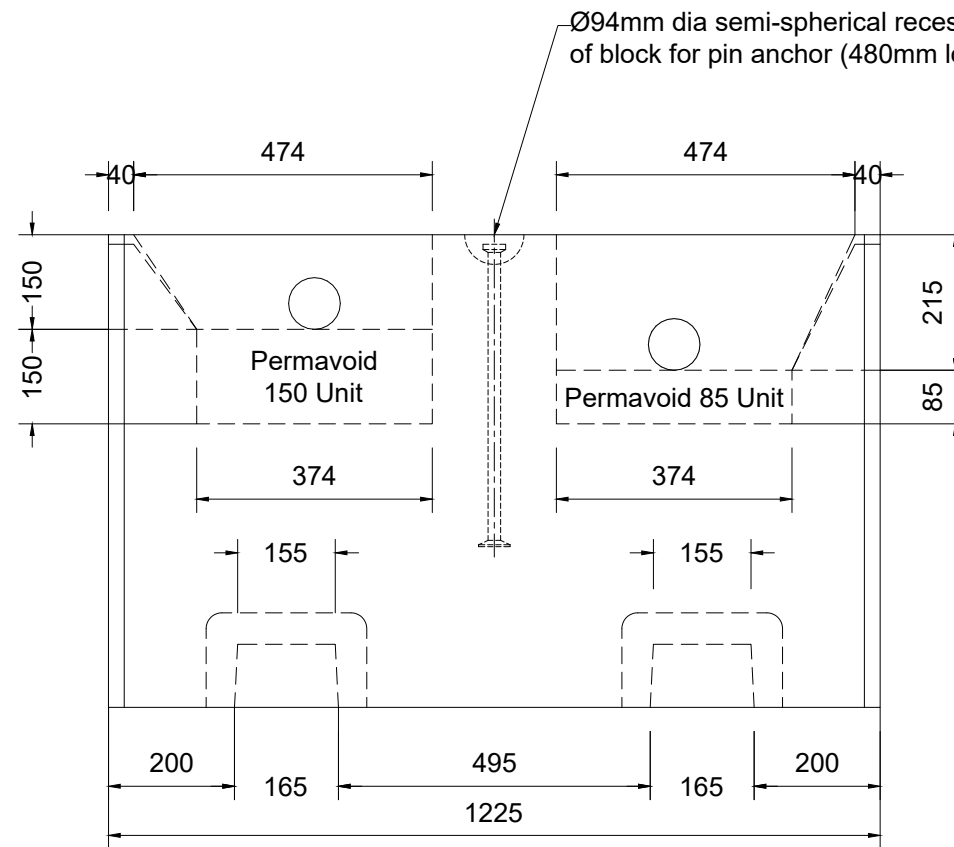

Possible.
Inspiring climate action

Security Block Planter Unit
1225mm x 990mm x 750mm

Volume (m³)	Weight (kg)
0.685	1610

* Please note some details are omitted for clarity.