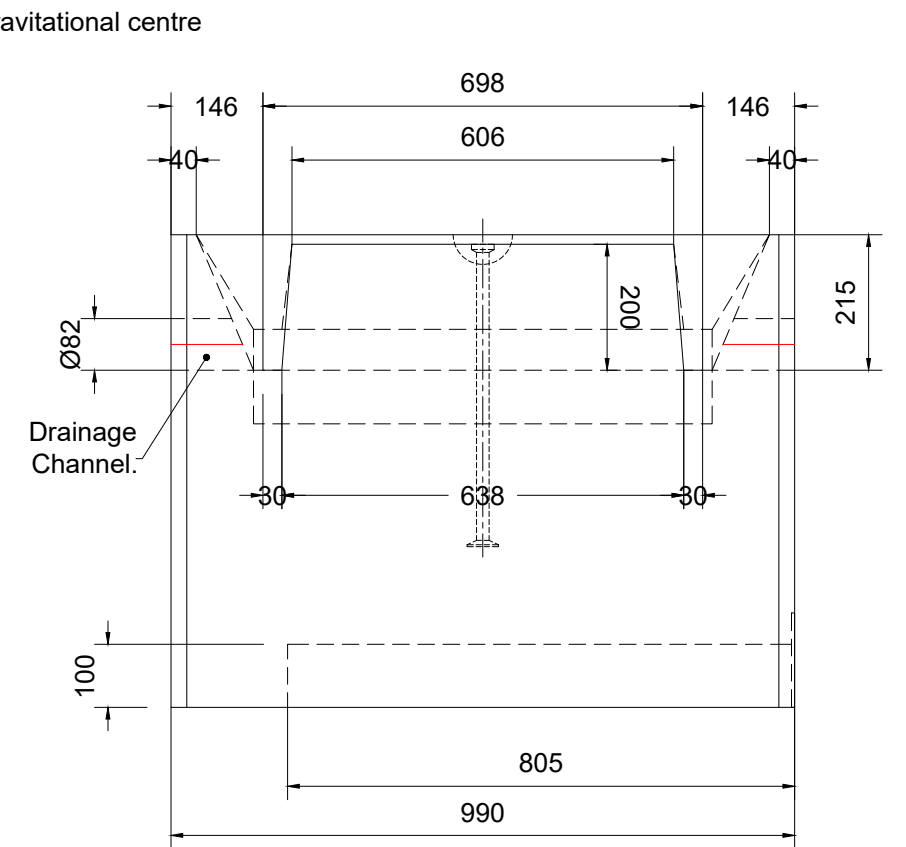

Possible.
Inspiring climate action

Security Block Planter Unit
1225mm x 990mm x 750mm

Volume (m³)	Weight (kg)
0.685	1610

* Please note some details are omitted for clarity.